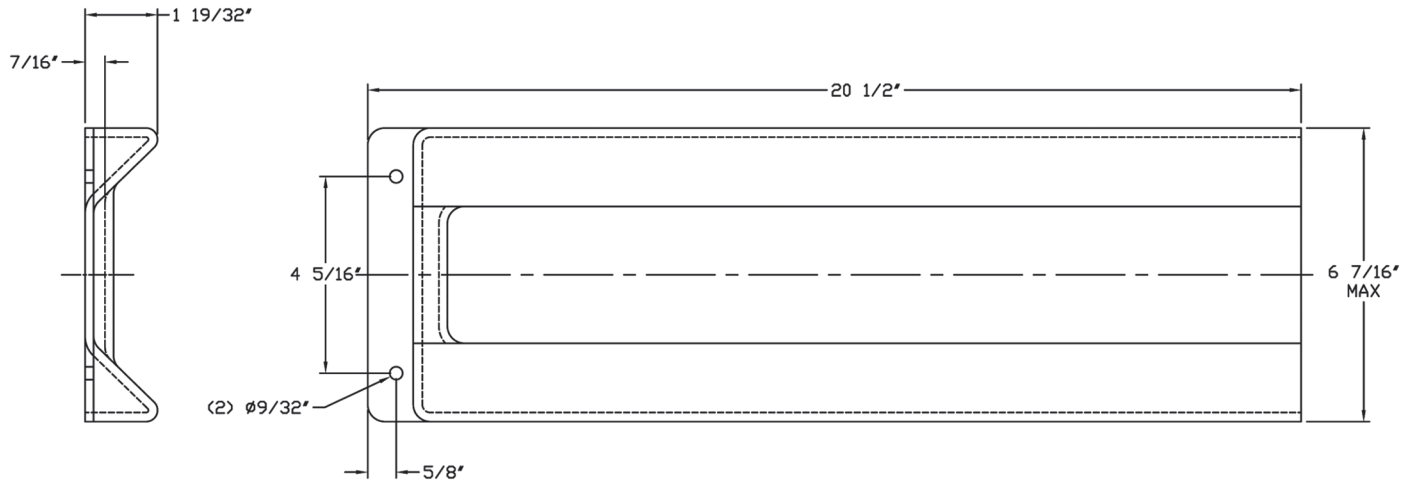

PLASTIC AIR CYLINDER AND EXTINGUISHER CRADLES
MODELS QS-PC-VS & QS-PC-TDS
PARTS AND INFORMATION MANUAL

Mount using 1/4" hardware

MODEL	DESCRIPTION	WT./@ IN LBS.
QS-PC-VS	Cradle with Valve Strap	1.15
QS-PC-TDS	Cradle with Tie-Down Strap	1.15

Replacement Strap Part Numbers:

Valve Strap: 1090-255-120

Tie Down Strap: 1010-110-105

Ziamatic Corp.

10 West College Avenue, P.O. Box 337, Yardley, PA 19067-0587 • (215) 493-3618 • FAX: (215) 493-1401

*ZICO is a registered trademark for fire, safety and marine products made by Ziamatic Corp.