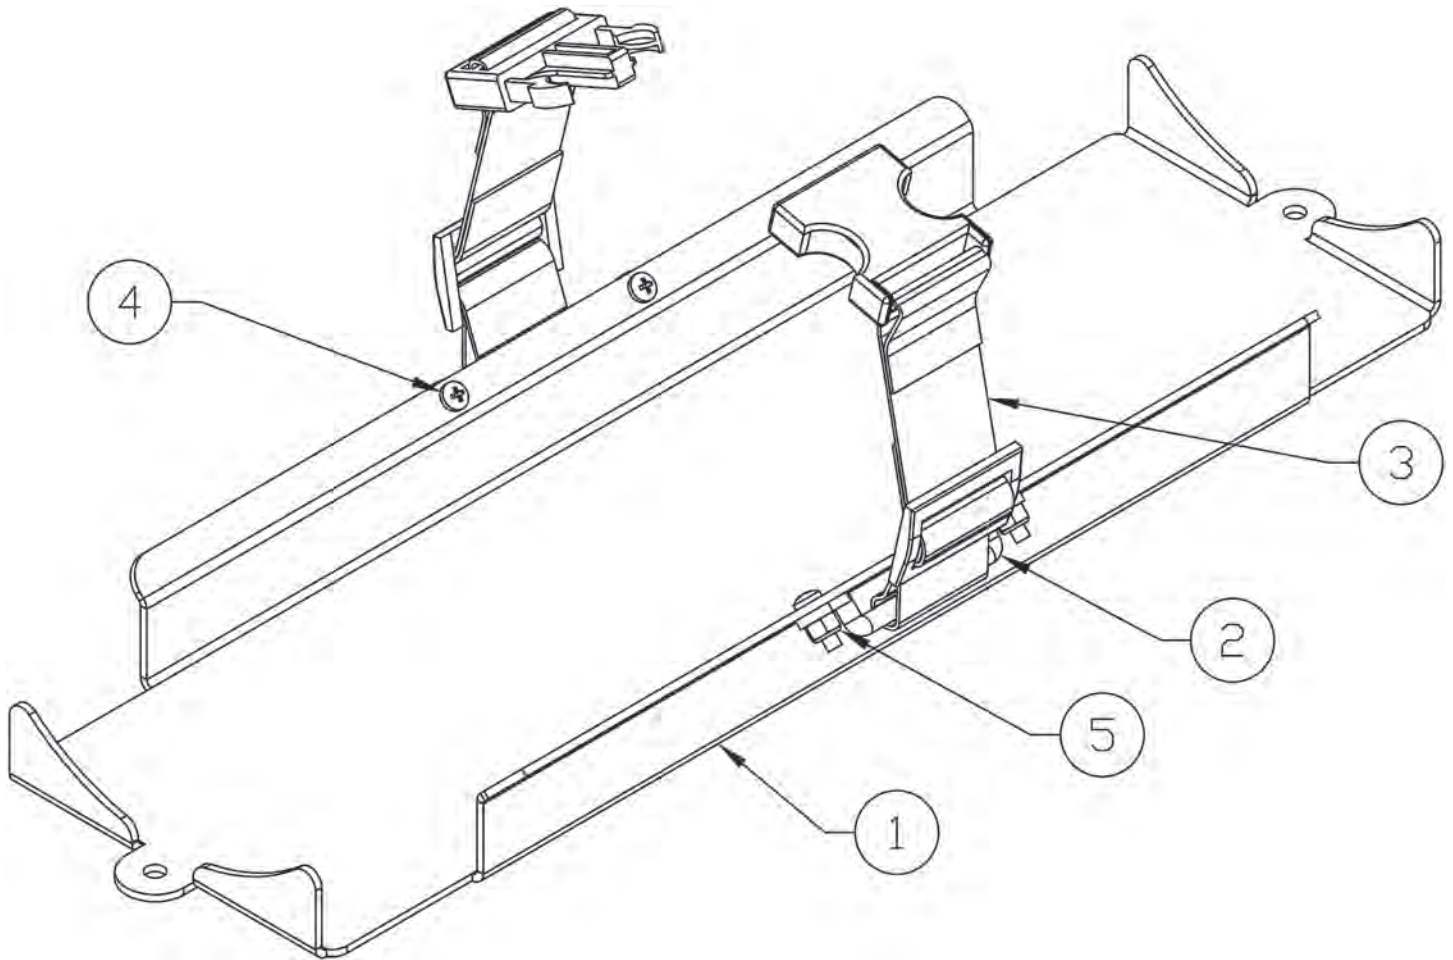

QUIC-MOUNT SCENE LIGHT BRACKET**MODEL QM-SLB-1****PARTS AND INFORMATION MANUAL****3087PM10**

Rev. 4-14-16

ITEM	PART #	DESCRIPTION	QTY.
1	3087-270-101	Bracket, Portable Scene Light	1
2	3099-000-013	Footman's Loop, 2" Strap	2
3	3087-149-115	Strap, 1-1/2" wide, Chainsaw Mount	1
4	9010-222010	Screw, 10-32NC x 5/8, Pan Hd, ZPS	4
5	9013-172000	Lock Nut, 10-32NC, ZPS	4

Mounting: Mount at two points using 1/4" hardware.

Ziamatic Corp.

10 West College Avenue, P.O. Box 337, Yardley, PA 19067-0587 • (215) 493-3618 • FAX: (215) 493-1401

*ZICO is a registered trademark for fire, safety and marine products made by Ziamatic Corp.