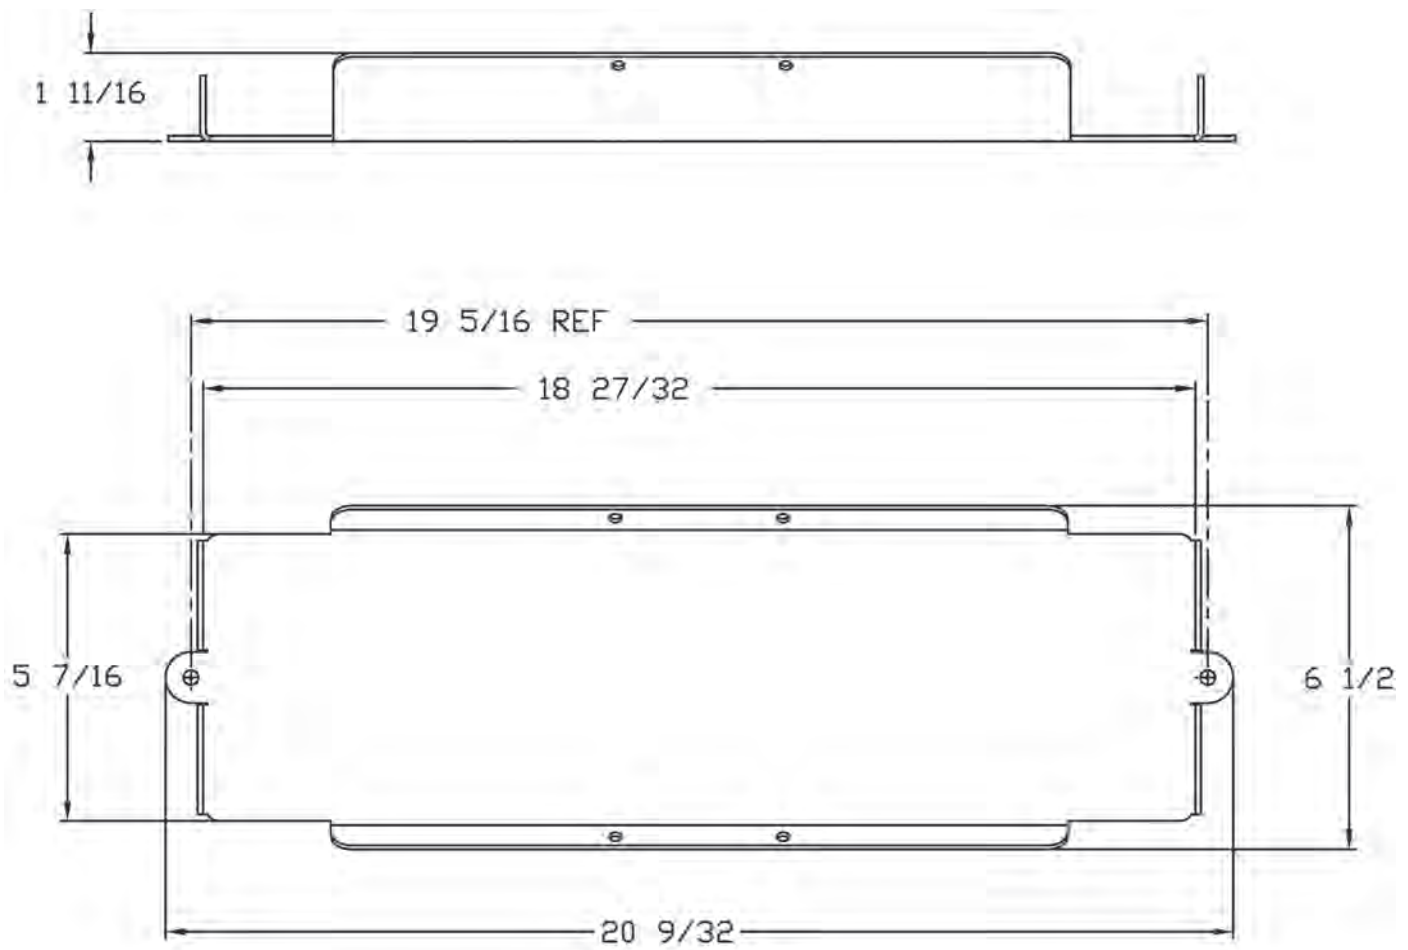

QUIC-MOUNT SCENE LIGHT BRACKET**MODEL QM-SLB-1****PARTS AND INFORMATION MANUAL****3087PM10**

Rev. 4-14-16

ITEM	PART #	DESCRIPTION	QTY.
1	3087-270-101	Bracket, Portable Scene Light	1
2	3099-000-013	Footman's Loop, 2" Strap	2
3	3087-149-115	Strap, 1-1/2" wide, Chainsaw Mount	1
4	9010-222010	Screw, 10-32NC x 5/8, Pan Hd, ZPS	4
5	9013-172000	Lock Nut, 10-32NC, ZPS	4

Mounting: Mount at two points using 1/4" hardware.

Ziamatic Corp.

10 West College Avenue, P.O. Box 337, Yardley, PA 19067-0587 • (215) 493-3618 • FAX: (215) 493-1401

*ZICO is a registered trademark for fire, safety and marine products made by Ziamatic Corp.