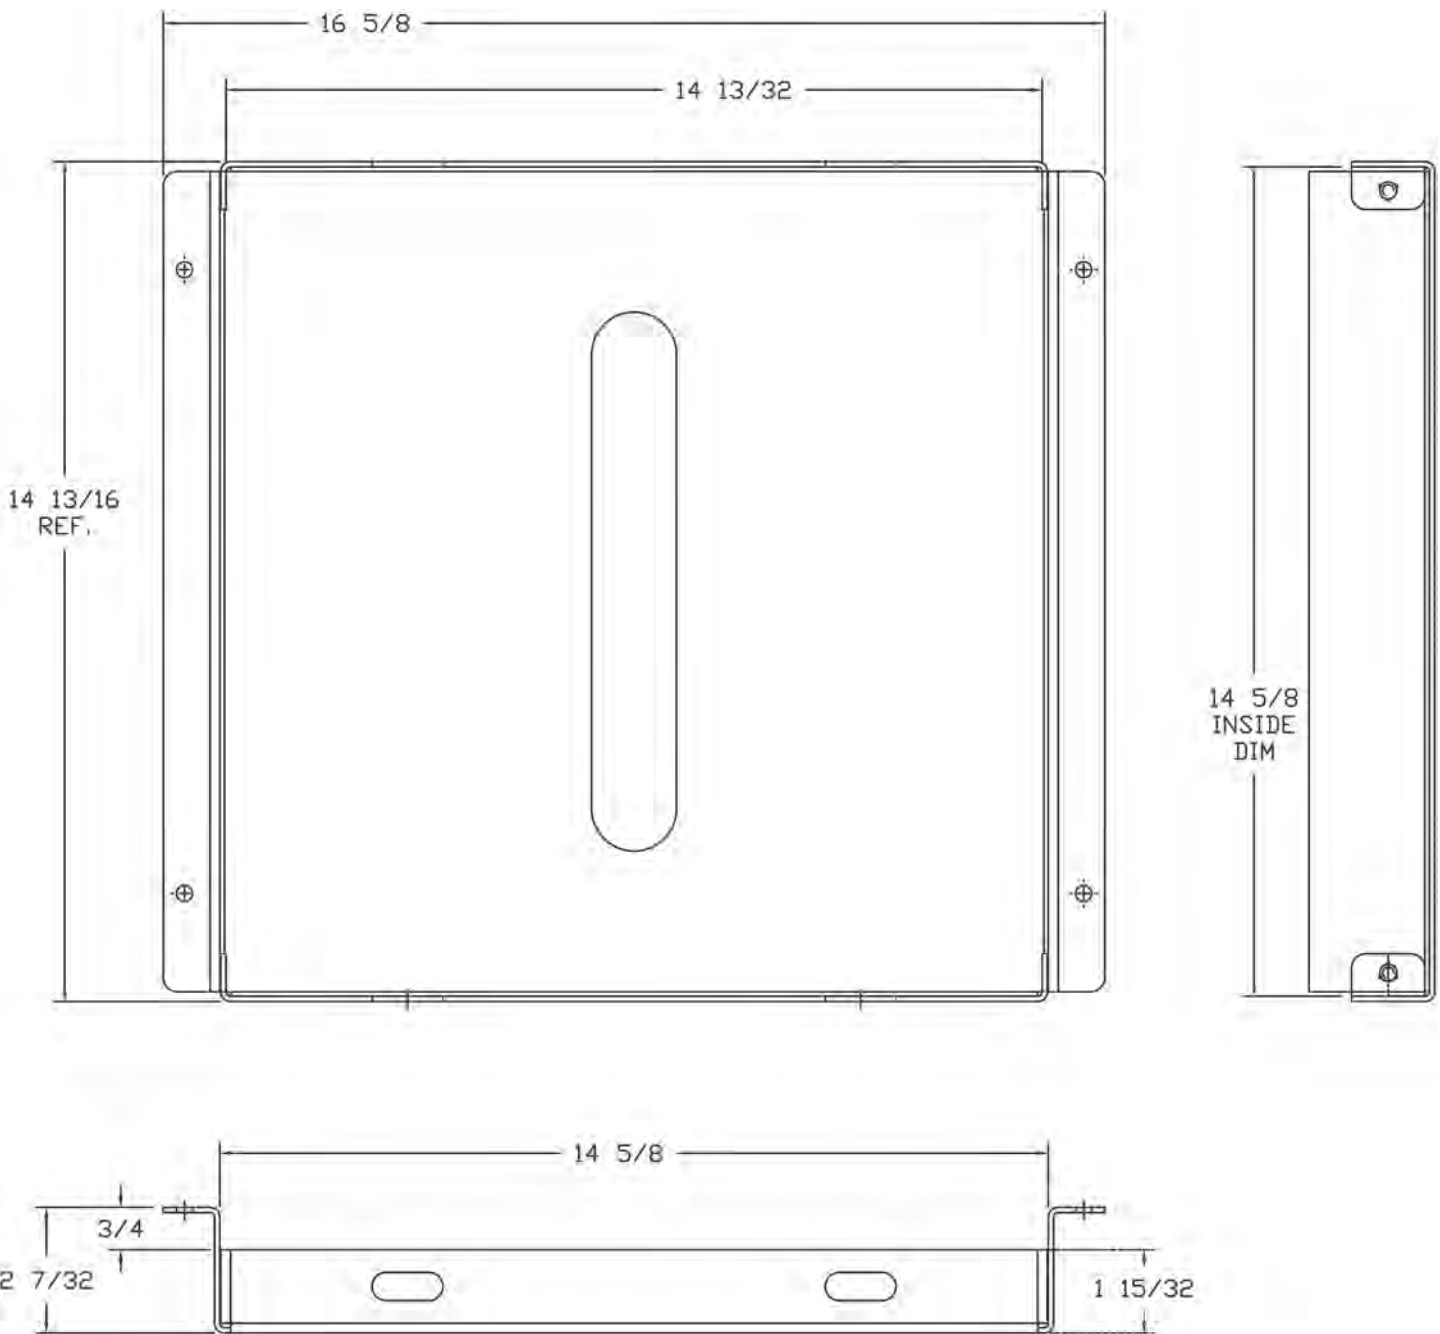

QUIC-MOUNT SAW BLADE SHELF BRACKET
MODEL QM-SBS
PARTS AND INFORMATION MANUAL

MODEL	DESCRIPTION	WT./@ IN LBS.
QM-SBS	Saw Blade Shelf	3.0

DANGER

**SHARP SAW BLADES INSIDE
 CAREFULLY PUSH UP AND
 OUT FROM THE SLOT IN
 THE BOTTOM OF THE TRAY**

ITEM #	PART #	DESCRIPTION	QTY.
1	3087-262-101	Shelf, ø14" Saw Blade	1
2	3087-262-103	Pad w/Tape	4
3	3087-262-107	Label, Danger Saw Blades w/Instructions	2
4	0000-000-111	Label, Zico, Yardley PA	2

Mounting Instructions: Mount using 1/4" hardware.