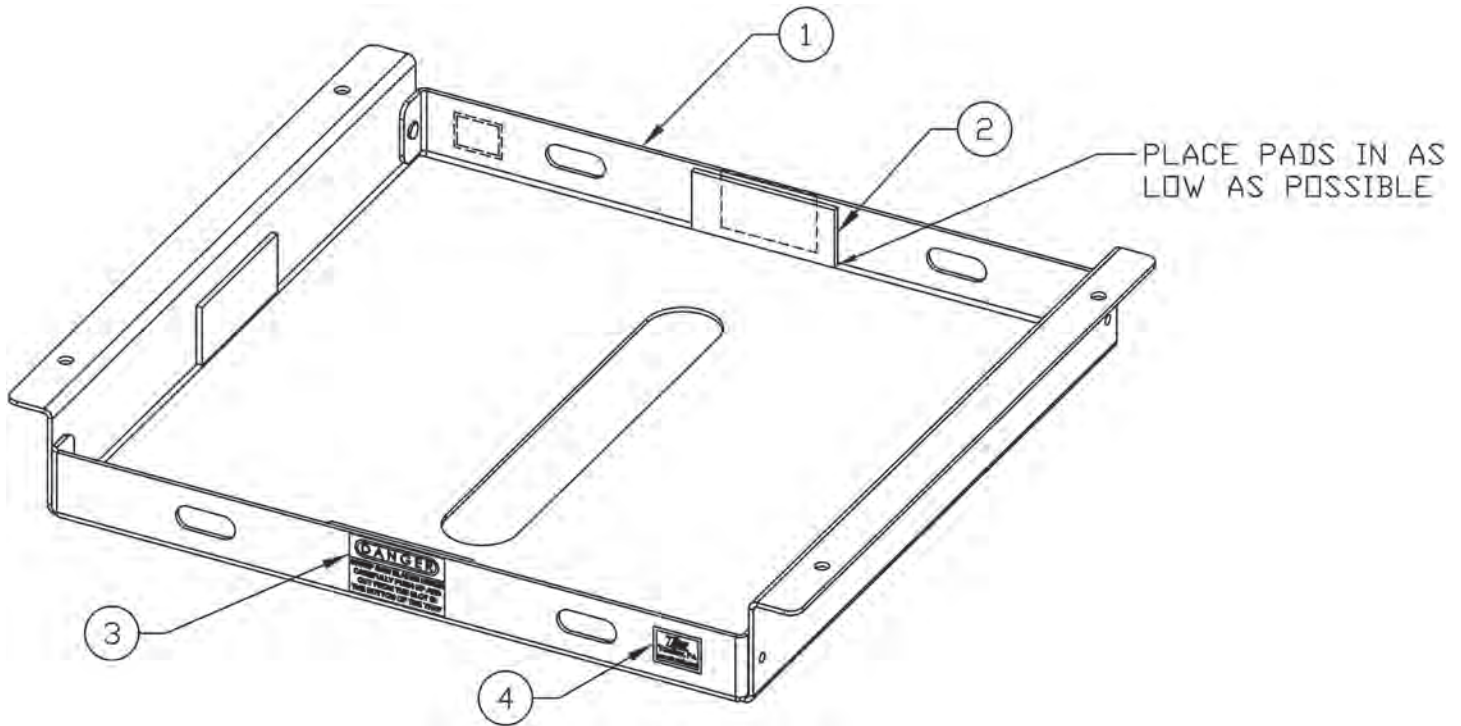

QUIC-MOUNT SAW BLADE SHELF BRACKET
MODEL QM-SBS
PARTS AND INFORMATION MANUAL

MODEL	DESCRIPTION	WT./@ IN LBS.
QM-SBS	Saw Blade Shelf	3.0

DANGER

**SHARP SAW BLADES INSIDE
 CAREFULLY PUSH UP AND
 OUT FROM THE SLOT IN
 THE BOTTOM OF THE TRAY**

ITEM #	PART #	DESCRIPTION	QTY.
1	3087-262-101	Shelf, ø14" Saw Blade	1
2	3087-262-103	Pad w/Tape	4
3	3087-262-107	Label, Danger Saw Blades w/Instructions	2
4	0000-000-111	Label, Zico, Yardley PA	2

Mounting Instructions: Mount using 1/4" hardware.